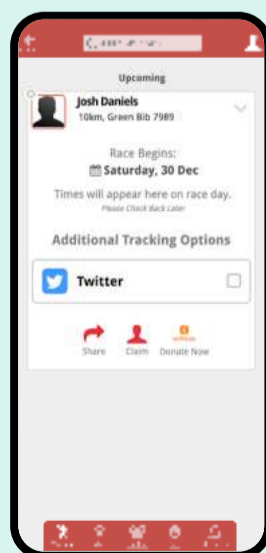

[Download the app](#)

Both fundraisers and supporters alike can benefit from downloading the AJ Bell Great Run series app.

Fundraisers can:

- ✓ Gain access to a huge donor base.
- ✓ Track other participants.
- ✓ Share their page.
- ✓ Take selfies to post on social media.
- ✓ Discover expert tips and advice.

Supporters can:

- ✓ Track participant progress by searching for a fundraisers name or number.
- ✓ Discover results on race day.
- ✓ Donate to Enthuse fundraisers.

How can your fundraisers get started?

1 They can download the app via the App Store or Google Play store